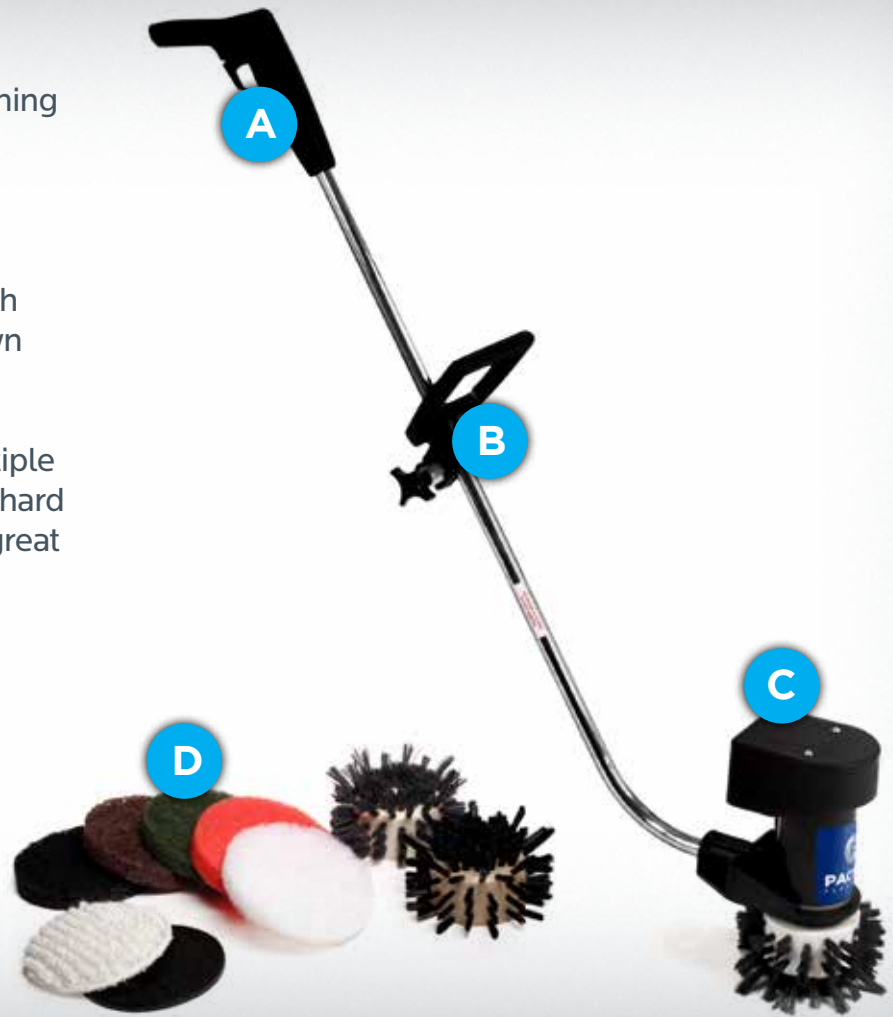

FM-ME

MINI-EDGER FLOOR MACHINE

INDUSTRIAL-DUTY AND FLEXIBILITY FOR YOUR TIGHT-SPACE, STAIR AND BASEBOARD CLEANING NEEDS

There are not many tools more flexible than the Pacific Floorcare™ FM-ME floor machine and mini-edger unit – plus, it delivers industrial performance. The mini-edger truly transfers many of your manual detail cleaning activities into an automated cleaning tool.

- A** Pull the trigger and get cleaning
- B** Fit to your comfort with quick adjust handle
- C** Heavy duty performance with almost 20 lb of focused down pressure at 765 rpm
- D** Extreme flexibility with multiple attachments for baseboard, hard floor and carpet cleaning – great for stairs, too!

APPLICATIONS:

The FM-ME mini-edger & floor machine is made to automate many of the detail work jobs in your cleaning programs. The units are Purpose Built™ for almost any facility to perform:

- Baseboard cleaning
- Edges and corner cleaning
- Carpets
- Stairs & elevator tracks
- Restrooms
- Many tight spaces